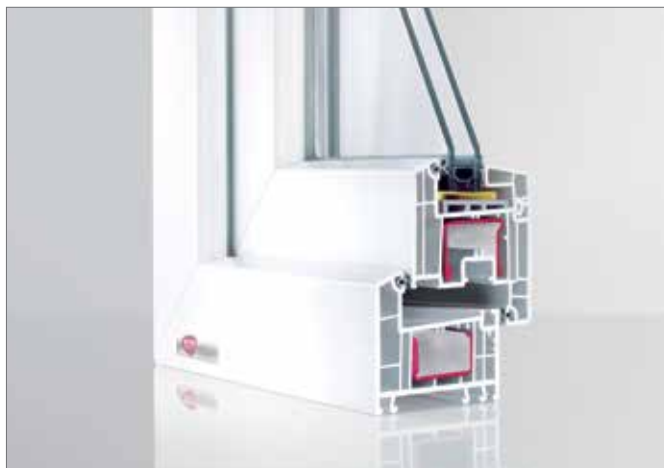

### Windows for demanding clients

You are investing a lot into your house or flat. You want the investments you make to fulfil your individual requirements down to the smallest details. With REHAU Euro-Design 70 windows you can be sure that your house will be a warm and cosy place. The five-chamber construction of profiles and excellent parameters of thermal protection contribute to the decrease of energy usage.

Five-chamber construction of profiles permits good parameters of thermal and acoustic protection to be achieved.

Different profiles of the sash (surface staggered, semi-surface staggered and oval staggered) as well as a broad range of glazing beads will meet your requirements concerning the appearance of new windows. You will also perfectly match the REHAU Euro-Design 70 windows in terms of their shape and the way of opening them to the façade of the building and interior of your flat.

The 70 mm depth and five-chamber construction of profiles ensure effective thermal protection.

Thermal transmittance (U-value) –  $U_f^* = 1,3 \text{ W/m}^2\text{K}$

\*  $U$  – is a measure of thermal transmittance through a building component, usually a window. The lower the value, the greater the thermal insulation performance.